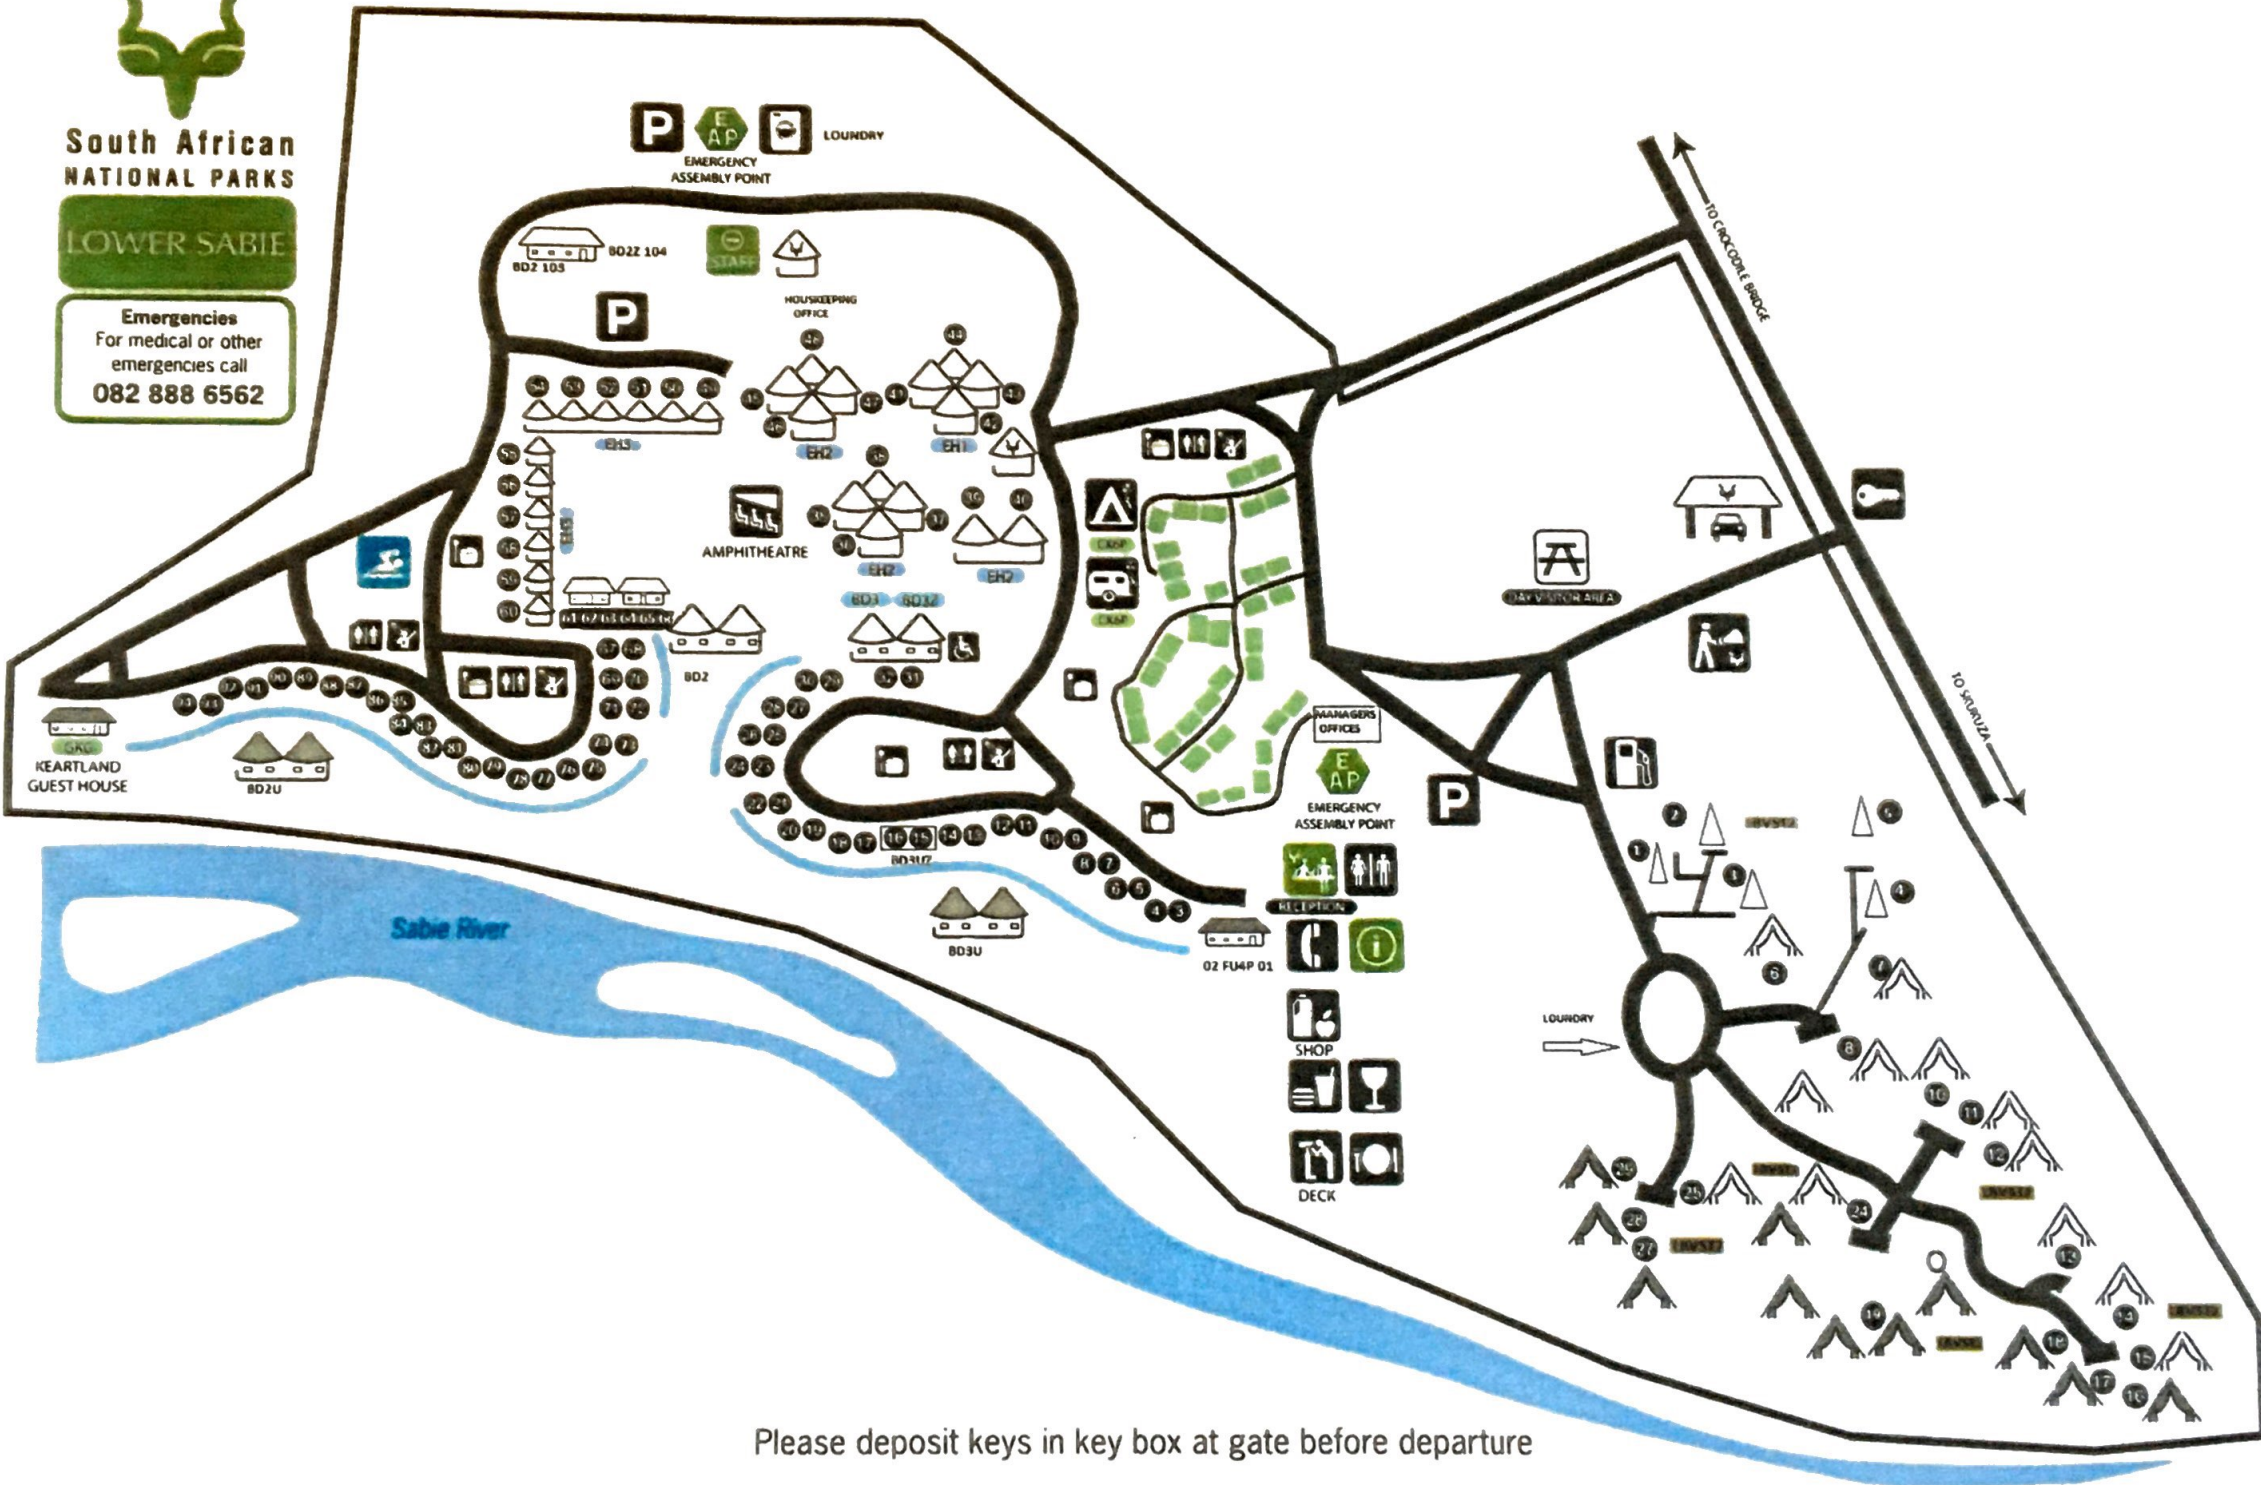

South African
NATIONAL PARKS

LOWER SABIE

Emergencies
For medical or other
emergencies call
082 888 6562

Please deposit keys in key box at gate before departure