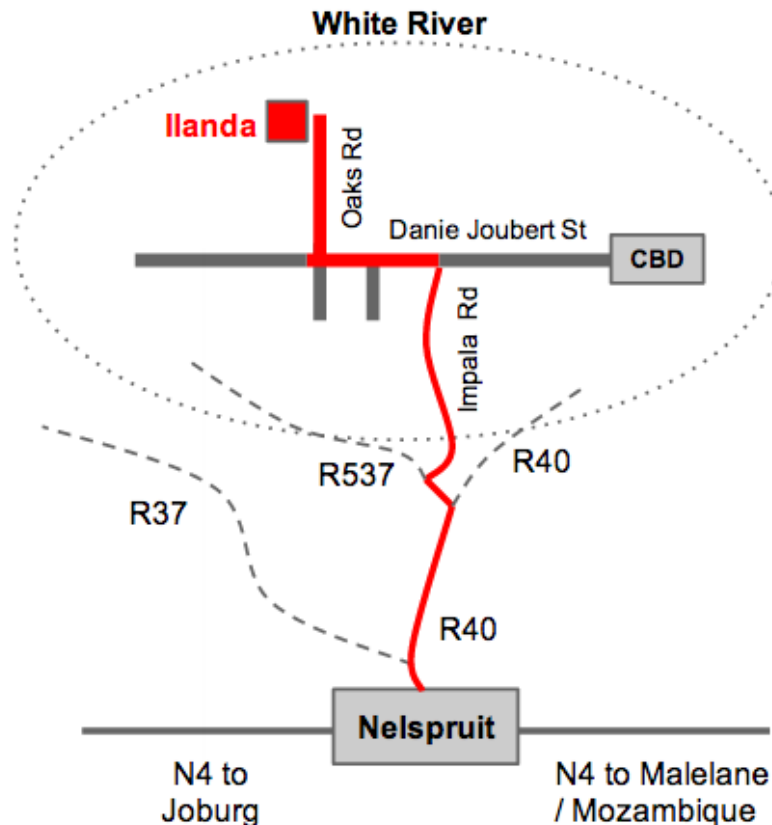

Directions to *llanda* guesthouse

Address: The Oaks Road, Plot 66, White River 1240, Mpumalanga

GPS Co-ordinates: 25°18'48.3"S; 31°0'29.8" | -25.313414, 31.008273

If you get lost call us on 082 560 50 73

Directions from Nelspruit:

1. Take the R40 north to White River (17km).
2. Turn left on the Sabie Road (R537), drive for 800m, then take the first right onto Impala Road.
3. At the Engen petrol station 4-way stop turn left on Danie Joubert Street.
4. Drive about 800m then turn right on the Oaks Road (dust road).
5. Look for the llanda sign (or number 66) on the left of the road.